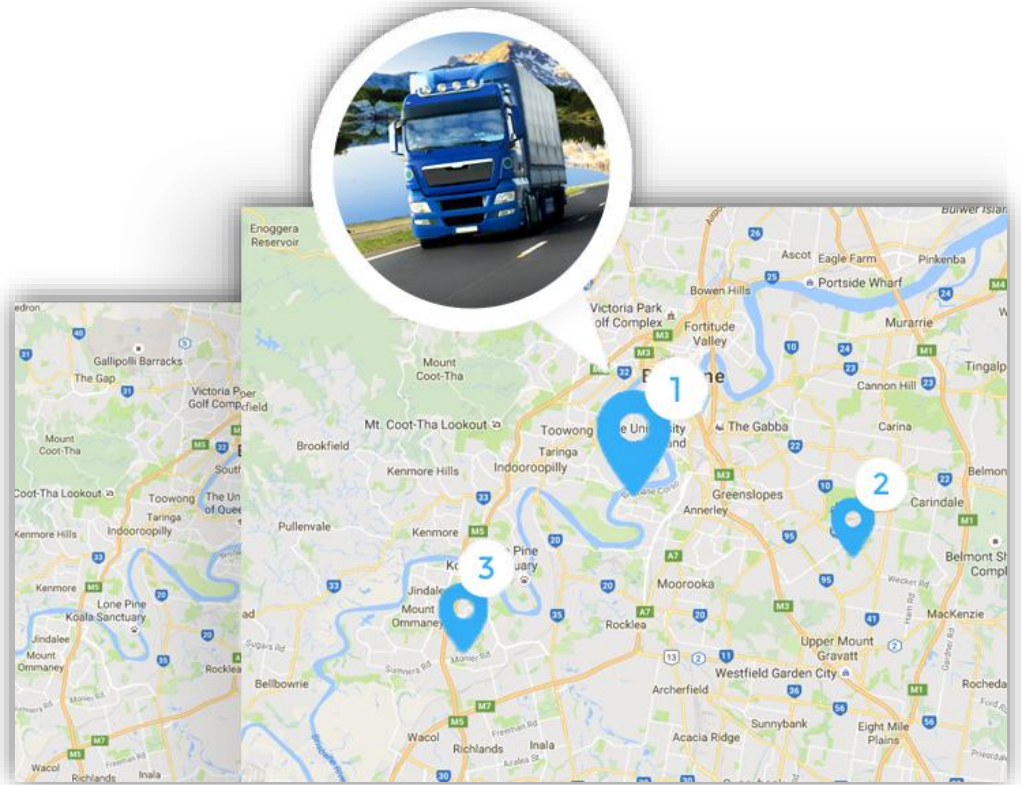

Tracker 888 – Asset Tracking Solution

Tracker 888 is a GPS Tracking solution with web-based reporting portal

Tracker 888 is a web-based GPS tracking solution designed to help organisations quantify plant and vehicle movements to improve production, efficiency, compliance, and safety. It provides clear, defensible insight into how assets are used, where work is performed, and how efficiently tasks are completed.